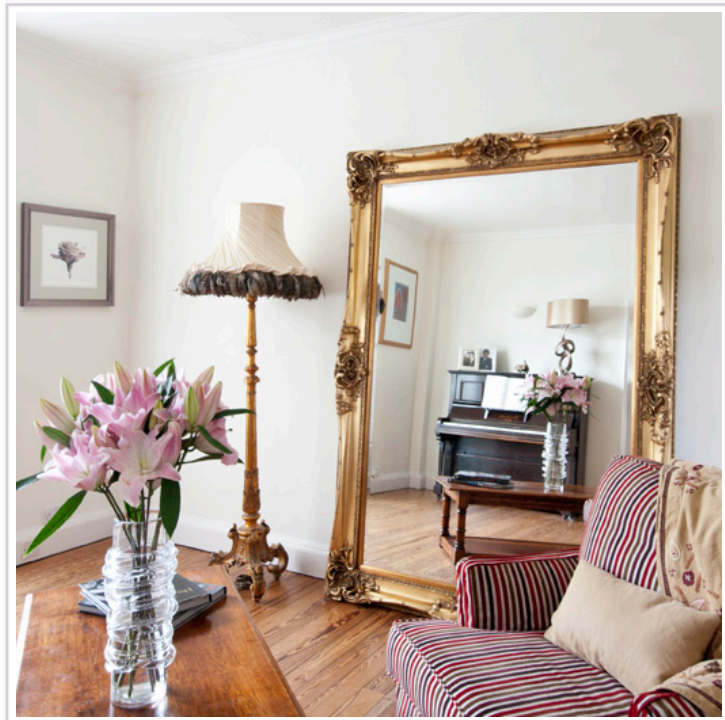

Elaborate Gold Mirror

This is a fabulous elaborately carved bevelled wall mirror with great detail. It really does look amazing in the largest size, just casually leaning against a wall! It looks equally good in the smaller sizes hung on the wall or above a fireplace. It can be hung or leant, either portrait or landscape. The size of this wall mirror in this photograph is 1524mm x 2134mm (60" x 84") This mirror comes in White, Gold, (Gold Leaf) Silver, (Silver Leaf) and Ivory. Also in seven different sizes. Made from solid wood with an overlay of plaster moulding, which is then laefed or painted. This wall mirror is supplied with wall fixings. Please note, the carvings look much closer together on the smaller mirrors. Equally at home in a bedroom, entrance hall, dining room, above a piece of furniture or on its own.

DMO/CORM/3020	813mm x 1067mm (32" x 42")	£294	In stock
DMO/CORM/3624	914mm x 1219mm (36" x 48")	£334	In stock
DMO/CORM/6024	914mm x 1829mm (36" x 72")	£476	In stock
DMO/CORM/4030	1067mm x 1321mm (42" x 52")	£364	In stock
DMO/CORM/4836	1219mm x 1524mm (48" x 60")	£424	In stock
DMO/CORM/6036	1219mm x 1829mm (48" x 72")	£530	In stock
DMO/CORM/7248	1524mm x 2134mm (60" x 84")	£638	In stock