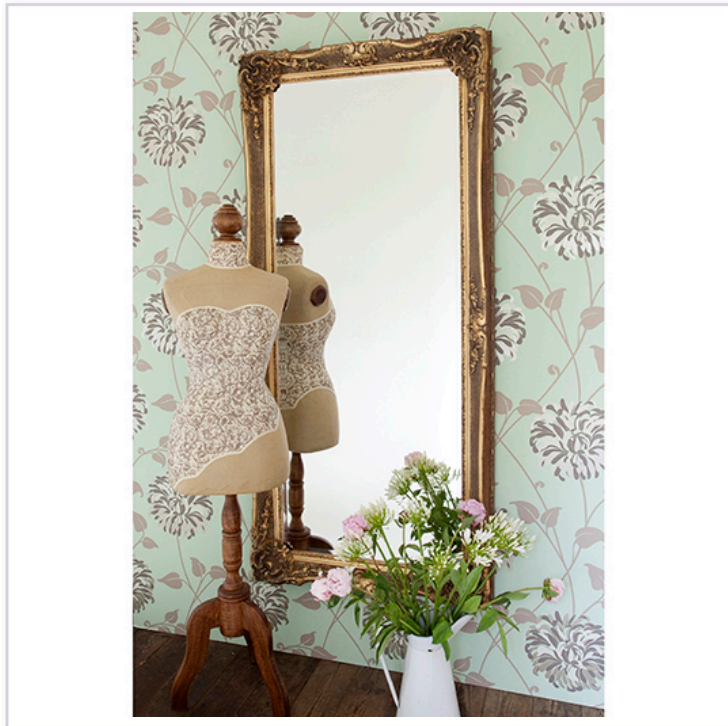

## Ornamented Gold Mirror

A beautiful, detailed elaborate mirror. Heavily decorative and decadent. This is very detailed around the frame and has a bevelled mirror. It can be hung either way. This splendid mirror comes in Gold, Silver and White and in six stunning sizes. Hung above the fireplace or position on the wall for a truly stunning effect. The larger version looks particularly fantastic within a bedroom setting. Order today and you could receive this mirror within 5 working days.

DMO/G/808/3020	686mm x 940mm (27" x 37")	£237	In stock
DMO/G/808/3624	787mm x 1092mm (31" x 43")	£266	In stock
DMO/G/808/6024	787mm x 1702mm (31" x 67")	£360	In stock
DMO/G/808/4030	940mm x 1194mm (37" x 47")	£292	Low stock
DMO/G/808/4836	1092mm x 1397mm (43" x 55")	£349	In stock
DMO/G/808/6036	1092mm x 1702mm (43" x 67")	£398	Please email