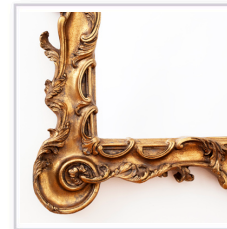

## Stunning Large Gold Ornate Mirror

This fabulous large ornate gold mirror is a classic. This large gold mirror measures 1480mm x 2200mm (58" x 86"), and hangs vertically. The intricate detailing of this mirror is very classical. Made of wood, it is a stunning statement piece. Whether in a living room, bedroom, or dining room, this mirror is gorgeous.